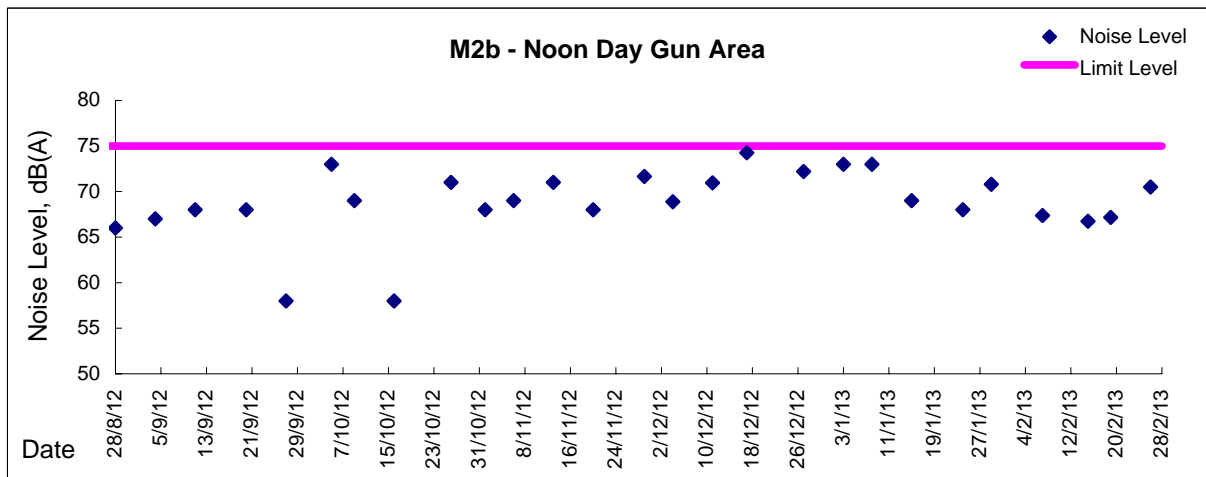

Graphic Presentation of Noise Monitoring Result
Day Time (0700 - 1900hrs on normal weekdays)

Graphic Presentation of Noise Monitoring Result

Day Time (0700 - 1900hrs on normal weekdays)