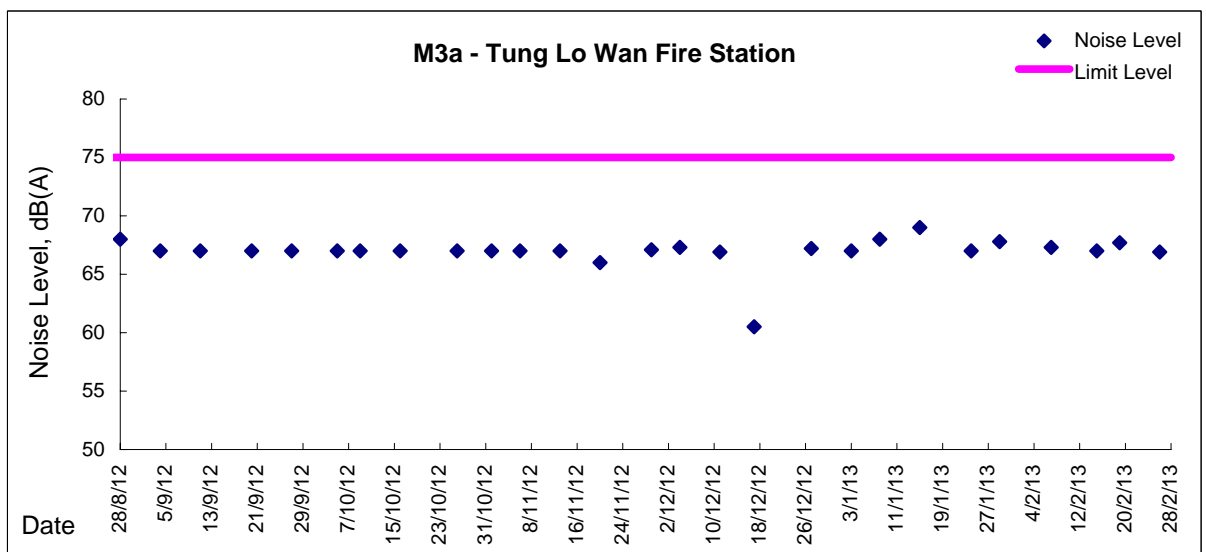

Graphic Presentation of Noise Monitoring Result
Day Time (0700 - 1900hrs on normal weekdays)

Graphic Presentation of Noise Monitoring Result

Day Time (0700 - 1900hrs on normal weekdays)