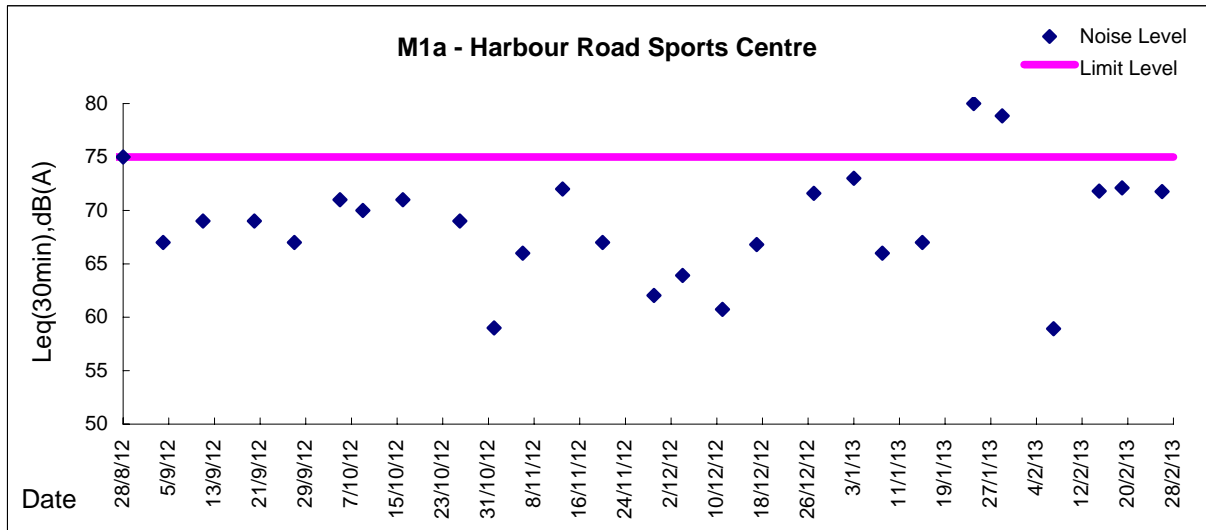

Graphic Presentation of Noise Monitoring Result
Day Time (0700 - 1900hrs on normal weekdays)

Graphic Presentation of Noise Monitoring Result

Day Time (0700 - 1900hrs on normal weekdays)